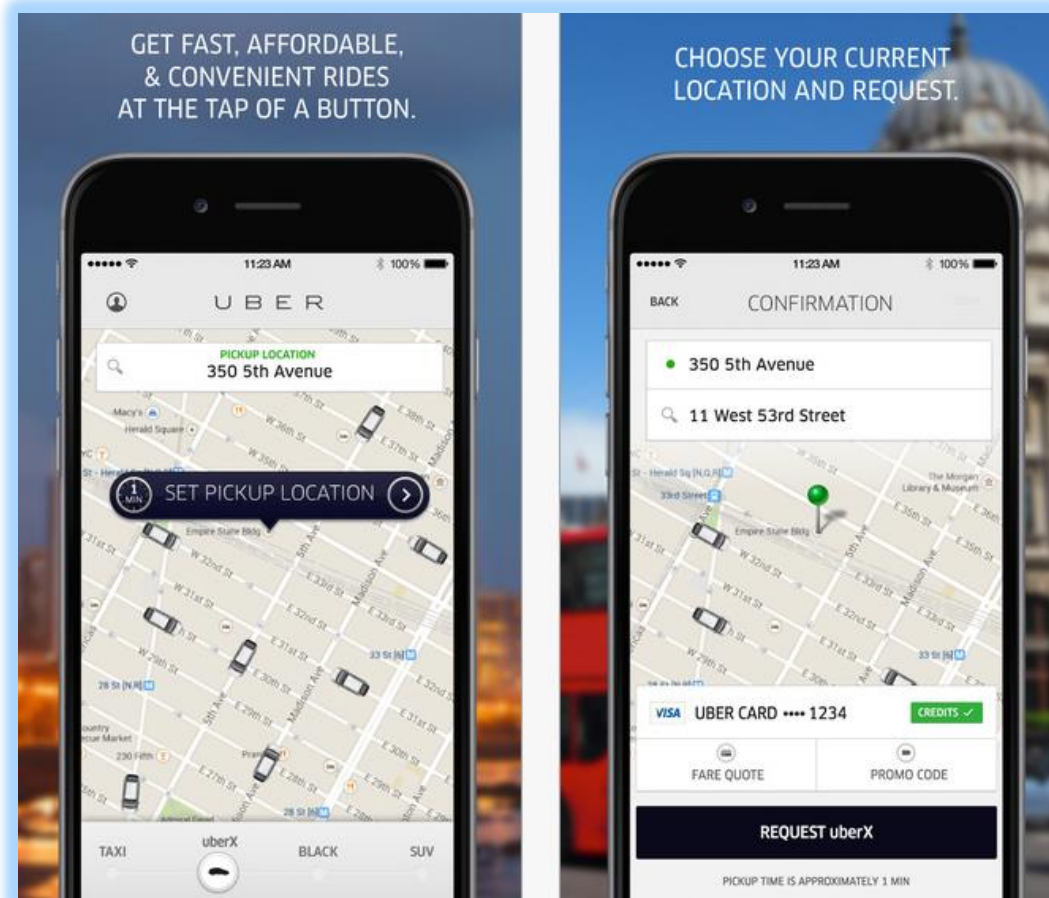

(Dulles International Airport)

(Union Station Train Station)

(Yellow Cab)

TRANSPORTATION CONT...

Instead of a taxi, use UBER

Request a ride using the app or website and get picked up within minutes.
On-demand service means no reservations, faster service, and **MUCH CHEAPER!**

How to use Uber:

1. Download the App on your smart phone called Uber or visit www.uber.com
2. Create an account and add your debit card to your account.
3. When you are ready to leave, type in your location and request an Uber driver.
4. Keep an eye on the map to see where your driver is.
(Your driver will also call you when he/she arrives.)
5. Either enter in your destination in the app or tell the driver.
6. Once you have reached your destination, the charge will be applied to your card.
7. (No tip, cash, or credit cards will be needed.)

Before your first ride, use the Promo code: Megs264 to get \$15 towards your first ride!

HOTELS

Courtyard Dunn Loring Fairfax

2722 Gallows Rd, Vienna, VA 22180
1(703) 573-9555

Hyatt House Falls Church/Merrifield